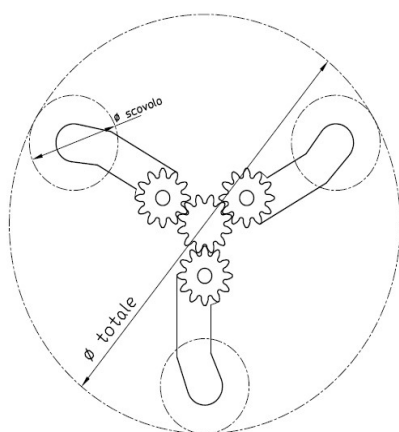

## Expand Brush

### Art 800

Patented system of three chimney sweeps for cleaning chimneys from top to bottom

brush $\varnothing$ (mm)	MIN cleaning $\varnothing$ (mm)	MAX cleaning $\varnothing$ (mm)
40	140	210
50	150	220
80	180	250
150	220	320

### ACCESSORIES:

Art.	Description	D (mm)	$\varnothing$ wire (mm)	Box Qty
320.80	Nylon rings $\varnothing$ 80 mm with 13 mm hole	80	0,60	12
300	NYLON BRUSHES with one propeller with male threaded connection M12	40 - 50 - 80 - 150		12
310	STEEL BRUSHES with one propeller with male threaded connection M12	40 - 50 - 80 - 150		12
800.01	White nylon rope $\varnothing$ 6 mm, 15 m length			1
800.02	Weight 1 kg			1